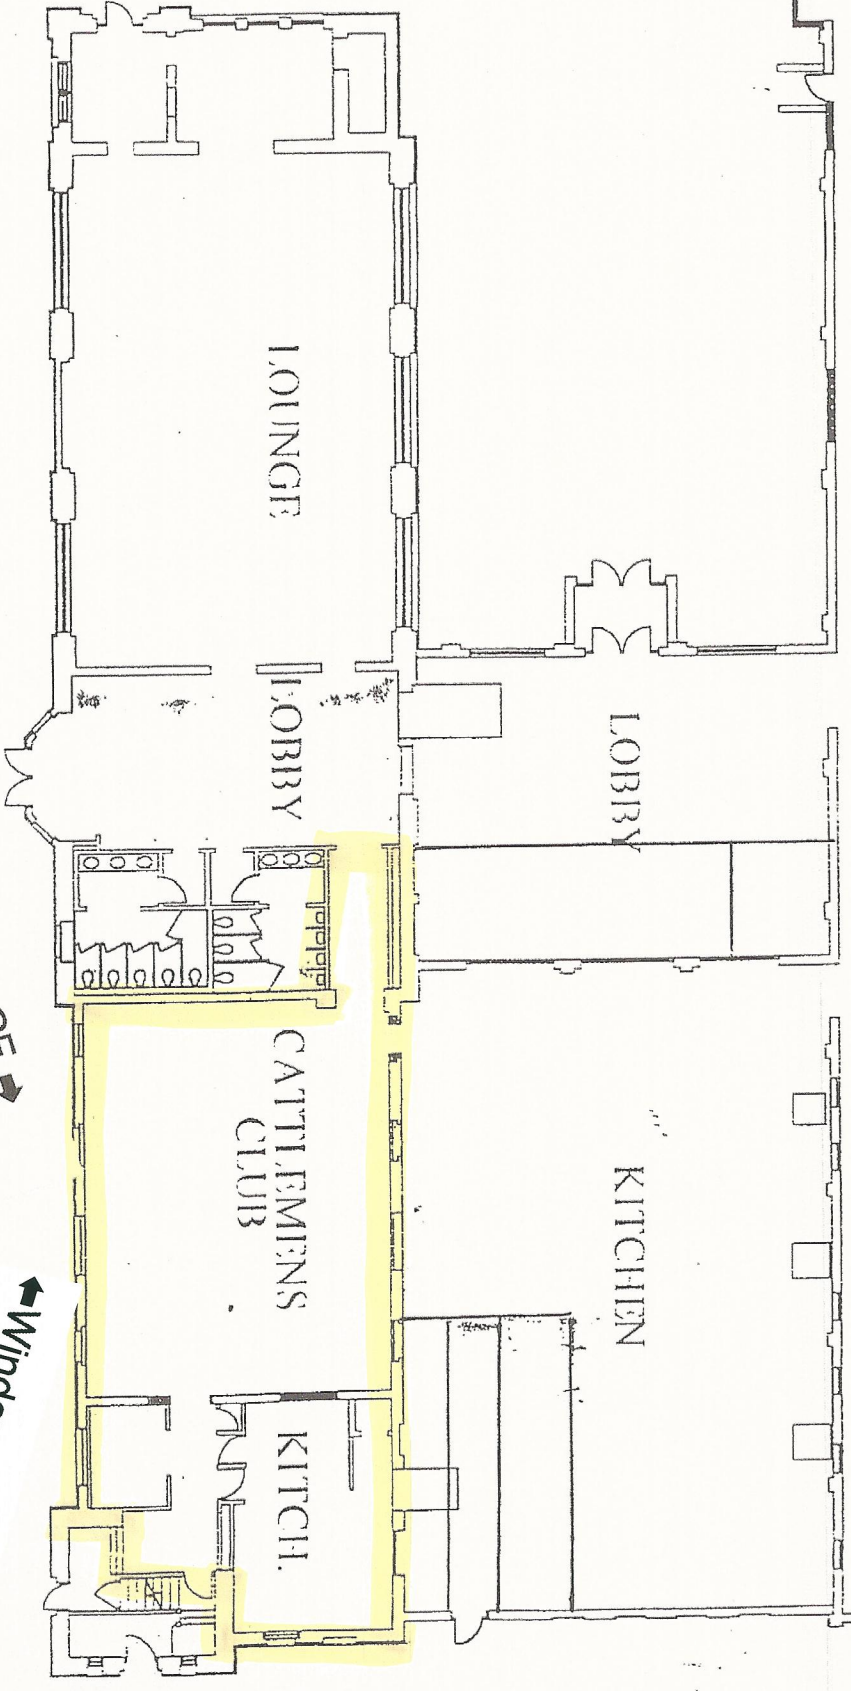

BLAIR BROTHERS CORPORATION DATE: 2/28/01 RIVERSTATION DRW: CES NOT TO SCALE

CONSERVATORY

GARDEN ROOM

BANQUET ROOM

2,645 SF →

→ Windows to face Museum